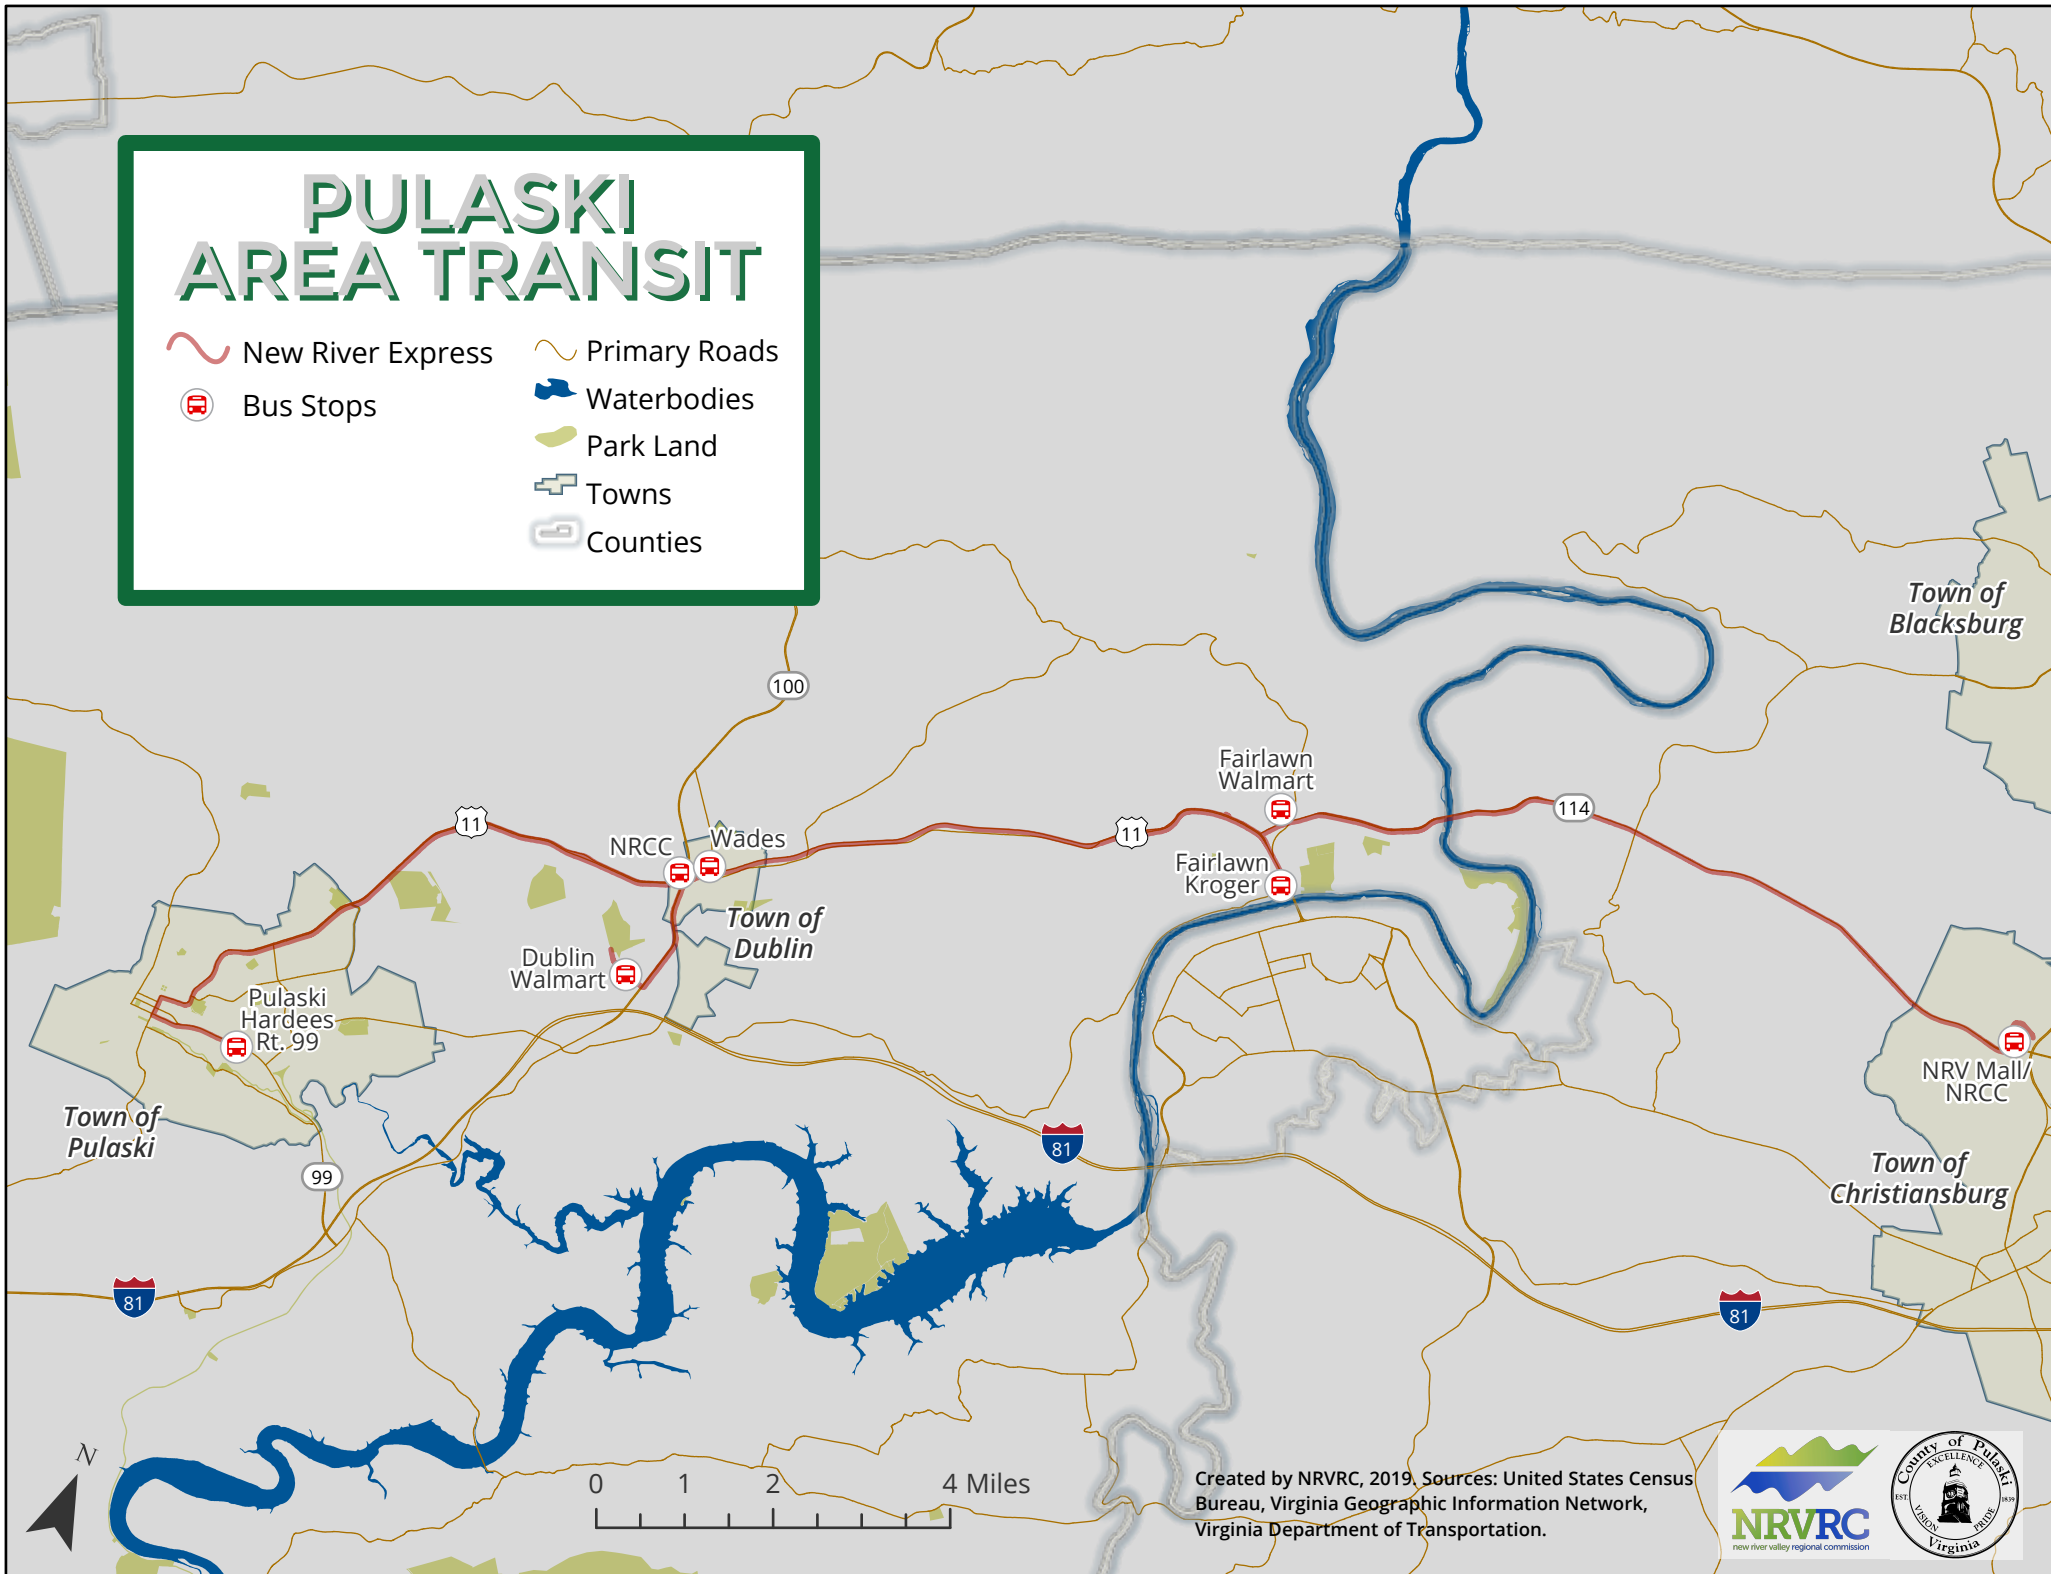

# PULASKI AREA TRANSIT

-  New River Express
-  Primary Roads
-  Bus Stops
-  Waterbodies
-  Park Land
-  Towns
-  Counties

Created by NRVRC, 2019. Sources: United States Census Bureau, Virginia Geographic Information Network, Virginia Department of Transportation.